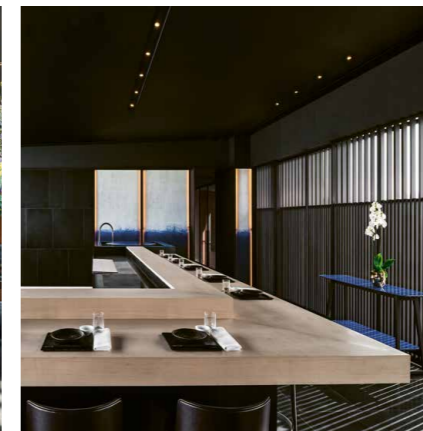

WELLNESS

The Bvlgari Spa is 1,700 square-metre of luxurious wellbeing. The interior oasis features a variety of relaxing amenities including indoor pool, hammam, indoor 24-hour fitness centre with Workshop fitness studio, treatment rooms, an authentic Italian barbershop and salon.