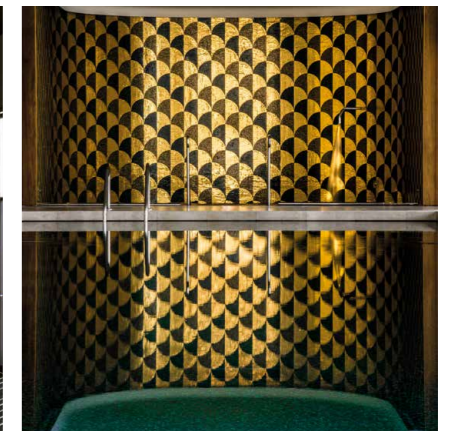

- Access to the Yacht Club
- Access to the Yacht Club swimming pool and Little Gems Club
- 20% discount in all The Bvlgari Resort Dubai restaurants and bar
- 20% discount on The Bvlgari Spa treatments
- Wide range of marina services

WELLNESS

The Bvlgari Spa is 1,700 square-metre of luxurious wellbeing. The interior oasis features a variety of relaxing amenities including indoor pool, hammam, indoor 24-hour fitness centre with Workshop fitness studio, treatment rooms, an authentic Italian barbershop and salon.