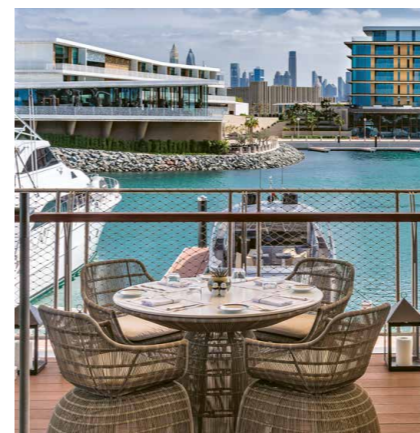

BVLGARI

YACHT CLUB

DUBAI

"YOU CAN NEVER CROSS THE OCEAN UNLESS
YOU HAVE THE COURAGE TO LOSE THE
SIGHT OF THE SHORE"

CHRISTOPHER COLUMBUS

EXCLUSIVE LOCATION & DESTINATION

Situated on the exclusive Jumeira Bay and carved into the shape of a seahorse, The Bvlgari Yacht Club Dubai adds a new jewel to the brand luxury collection.

THE BVLGARI YACHT CLUB

The Bvlgari's first-ever Yacht Club includes a 50-boat private marina, and recreates the enchantment of a Mediterranean village in Dubai. Featuring facilities open to the public such as the Yacht Club restaurant, the outdoor pool, the pool bar and the first Little Gems Club, The Bvlgari Yacht Club Dubai charms with a nautical theme. The upper-level of the Yacht Club is exclusive to members with a private club lounge, its exclusive marina view, a library and a dedicated boardroom.

- Access to the Yacht Club
- Access to the Yacht Club swimming pool and Little Gems Club
- 20% discount in all The Bvlgari Resort Dubai restaurants and bar
- 20% discount on The Bvlgari Spa treatments
- Wide range of marina services