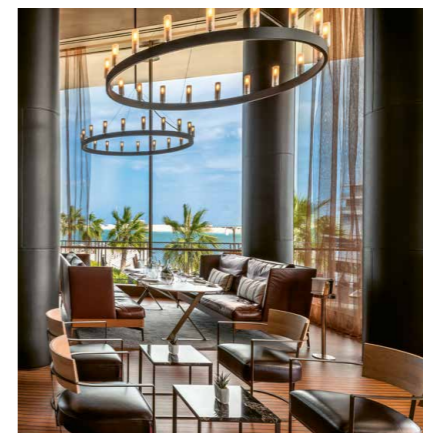

BVLGARI

YACHT CLUB

DUBAI

"YOU CAN NEVER CROSS THE OCEAN UNLESS
YOU HAVE THE COURAGE TO LOSE THE
SIGHT OF THE SHORE"

CHRISTOPHER COLUMBUS

EXCLUSIVE LOCATION & DESTINATION

Situated on the exclusive Jumeira Bay and carved into the shape of a seahorse, The Bvlgari Yacht Club Dubai adds a new jewel to the brand luxury collection.

THE BVLGARI YACHT CLUB

The Bvlgari's first-ever Yacht Club includes a 50-boat private marina, and recreates the enchantment of a Mediterranean village in Dubai. Featuring facilities open to the public such as the Yacht Club restaurant, the outdoor pool, the pool bar and the first Little Gems Club, The Bvlgari Yacht Club Dubai charms with a nautical theme. The upper-level of the Yacht Club is exclusive to members with a private club lounge, its exclusive marina view, a library and a dedicated boardroom.

- Access to the Yacht Club
- Access to the Yacht Club swimming pool and Little Gems Club
- 20% discount in all The Bvlgari Resort Dubai restaurants and bar
- 20% discount on The Bvlgari Spa treatments
- Wide range of marina services