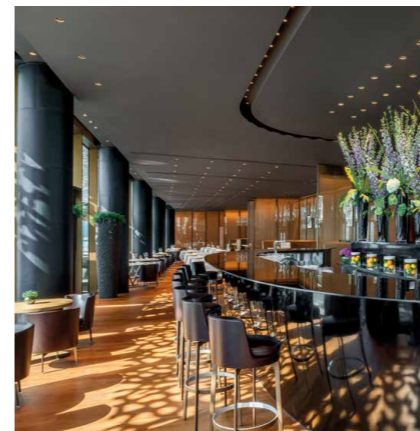

WELLNESS

The Bvlgari Spa is 1,700 square-metre of luxurious wellbeing. The interior oasis features a variety of relaxing amenities including indoor pool, hammam, indoor 24-hour fitness centre with Workshop fitness studio, treatment rooms, an authentic Italian barbershop and salon.