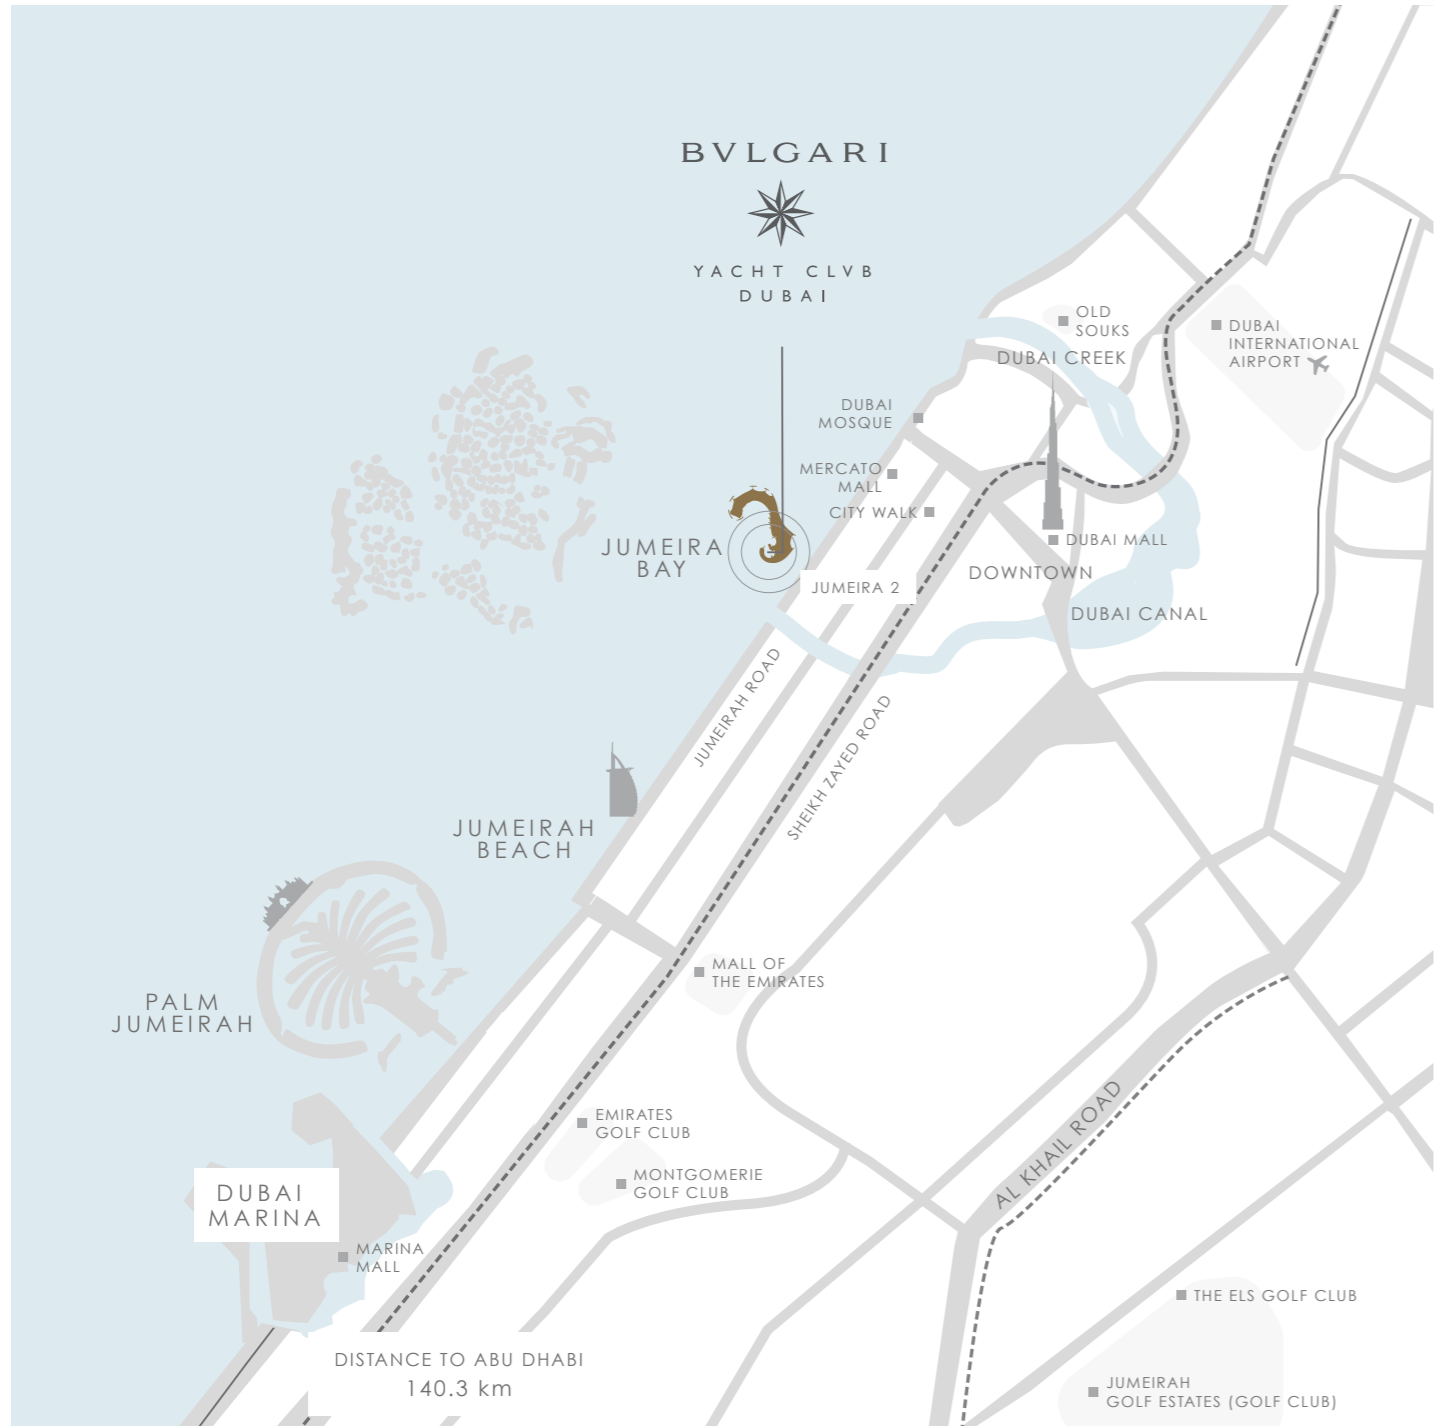

BVLGARI

YACHT CLUB

DUBAI

"YOU CAN NEVER CROSS THE OCEAN UNLESS
YOU HAVE THE COURAGE TO LOSE THE
SIGHT OF THE SHORE"

CHRISTOPHER COLUMBUS

EXCLUSIVE LOCATION & DESTINATION

Situated on the exclusive Jumeira Bay and carved into the shape of a seahorse, The Bvlgari Yacht Club Dubai adds a new jewel to the brand luxury collection.

THE BVLGARI YACHT CLUB

The Bvlgari's first-ever Yacht Club includes a 50-boat private marina, and recreates the enchantment of a Mediterranean village in Dubai. Featuring facilities open to the public such as the Yacht Club restaurant, the outdoor pool, the pool bar and the first Little Gems Club, The Bvlgari Yacht Club Dubai charms with a nautical theme. The upper-level of the Yacht Club is exclusive to members with a private club lounge, its exclusive marina view, a library and a dedicated boardroom.

- 1. The Bvlgari Resort Dubai
- 2. The Bvlgari Marina
- 3. The Marina Promenade
- 4. The Bvlgari Residences Dubai
- 5. The Bvlgari Yacht Club Dubai
- 6. The Marina Offices

BERTH INFORMATION

SECTION A

Berth A1 to A10

CONTACT DETAILS

THE BVLGARI YACHT CLUB DUBAI

Jumeira Bay Island, Jumeira 2,
72223, Dubai, U.A.E
marina.dubai@bulgarihotels.com

BVLGARI