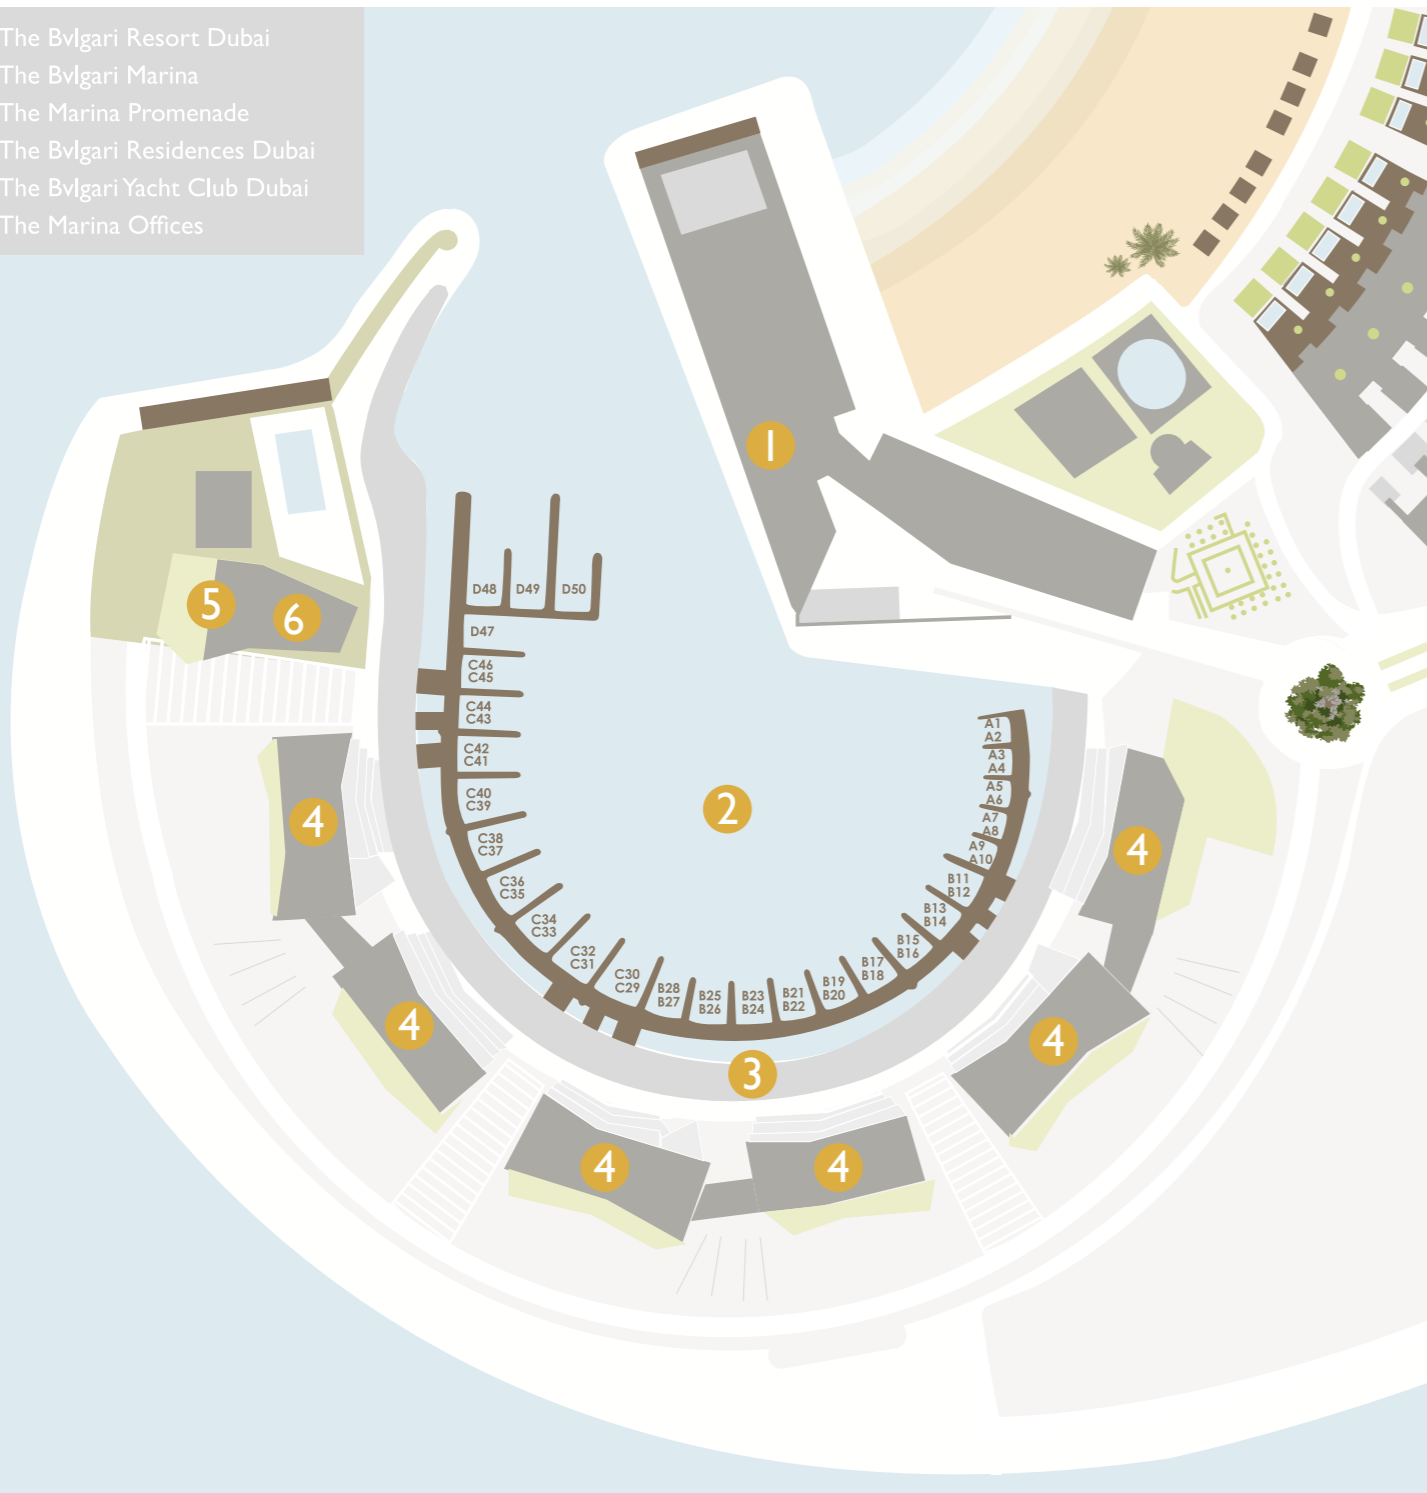

BVLGARI

YACHT CLUB

DUBAI

"YOU CAN NEVER CROSS THE OCEAN UNLESS
YOU HAVE THE COURAGE TO LOSE THE
SIGHT OF THE SHORE"

CHRISTOPHER COLUMBUS

EXCLUSIVE LOCATION & DESTINATION

Situated on the exclusive Jumeira Bay and carved into the shape of a seahorse, The Bvlgari Yacht Club Dubai adds a new jewel to the brand luxury collection.

THE BVLGARI YACHT CLUB

The Bvlgari's first-ever Yacht Club includes a 50-boat private marina, and recreates the enchantment of a Mediterranean village in Dubai. Featuring facilities open to the public such as the Yacht Club restaurant, the outdoor pool, the pool bar and the first Little Gems Club, The Bvlgari Yacht Club Dubai charms with a nautical theme. The upper-level of the Yacht Club is exclusive to members with a private club lounge, its exclusive marina view, a library and a dedicated boardroom.

- 1. The Bvlgari Resort Dubai
- 2. The Bvlgari Marina
- 3. The Marina Promenade
- 4. The Bvlgari Residences Dubai
- 5. The Bvlgari Yacht Club Dubai
- 6. The Marina Offices

BERTH INFORMATION

SECTION A

Berth A1 to A10