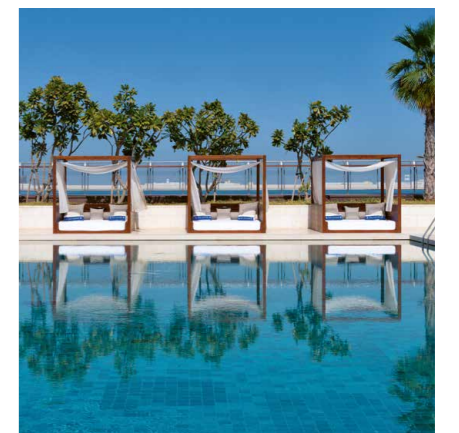

BVLGARI

YACHT CLUB

DUBAI

"YOU CAN NEVER CROSS THE OCEAN UNLESS
YOU HAVE THE COURAGE TO LOSE THE
SIGHT OF THE SHORE"

CHRISTOPHER COLUMBUS

EXCLUSIVE LOCATION & DESTINATION

Situated on the exclusive Jumeira Bay and carved into the shape of a seahorse, The Bvlgari Yacht Club Dubai adds a new jewel to the brand luxury collection.

THE BVLGARI YACHT CLUB

The Bvlgari's first-ever Yacht Club includes a 50-boat private marina, and recreates the enchantment of a Mediterranean village in Dubai. Featuring facilities open to the public such as the Yacht Club restaurant, the outdoor pool, the pool bar and the first Little Gems Club, The Bvlgari Yacht Club Dubai charms with a nautical theme. The upper-level of the Yacht Club is exclusive to members with a private club lounge, its exclusive marina view, a library and a dedicated boardroom.

- Access to the Yacht Club
- Access to the Yacht Club swimming pool and Little Gems Club
- 20% discount in all The Bvlgari Resort Dubai restaurants and bar
- 20% discount on The Bvlgari Spa treatments
- Wide range of marina services