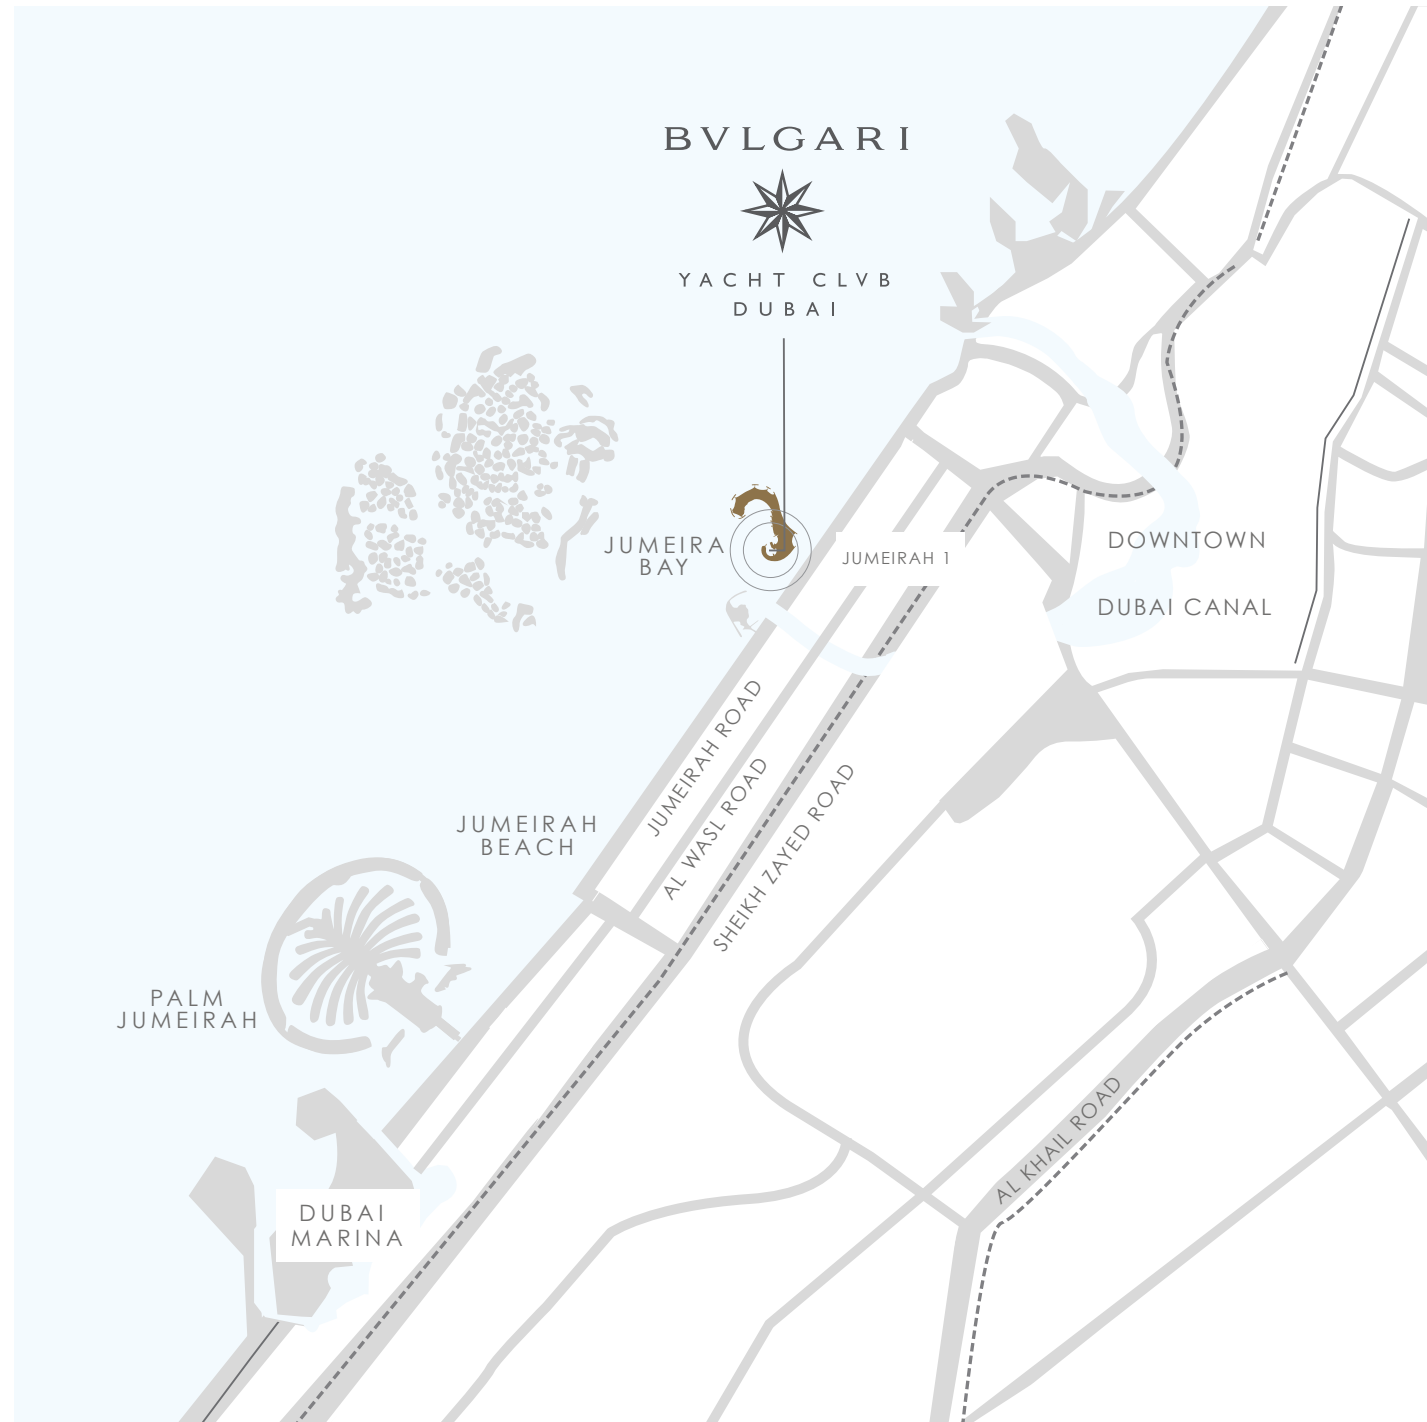

BVLGARI

YACHT CLUB

DUBAI

"YOU CAN NEVER CROSS THE OCEAN UNLESS
YOU HAVE THE COURAGE TO LOSE THE
SIGHT OF THE SHORE"

CHRISTOPHER COLUMBUS

EXCLUSIVE LOCATION & DESTINATION

Situated on the exclusive Jumeira Bay and carved into the shape of a seahorse, the Bulgari Yacht Club Dubai adds a new jewel to the brand luxury collection.