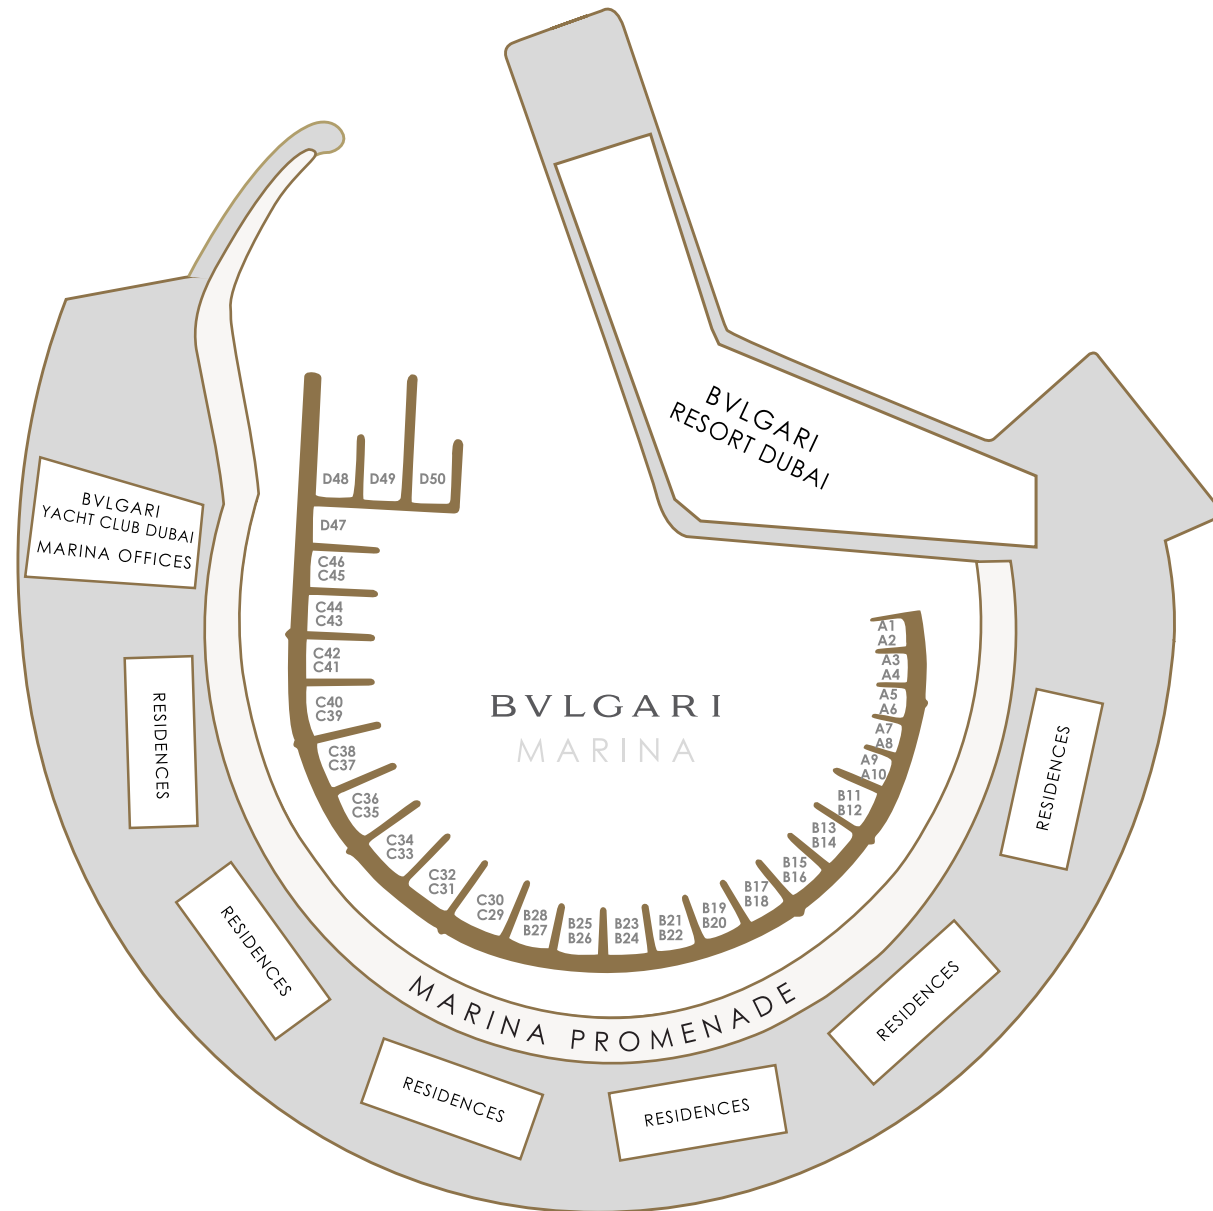

BERTH INFORMATION

SECTION A

Berth A1 to A10

LENGTH: 10 M
POWER: 16 AMPS

SECTION B

Berth B11 to B28

LENGTH: 15 M
POWER: 32 AMPS

SECTION C

Berth C29 to C46

LENGTH: 20 M
POWER: 63 AMPS

SECTION D

Berth D47 to D50

LENGTH: 40 M
POWER: 125-250 AMPS